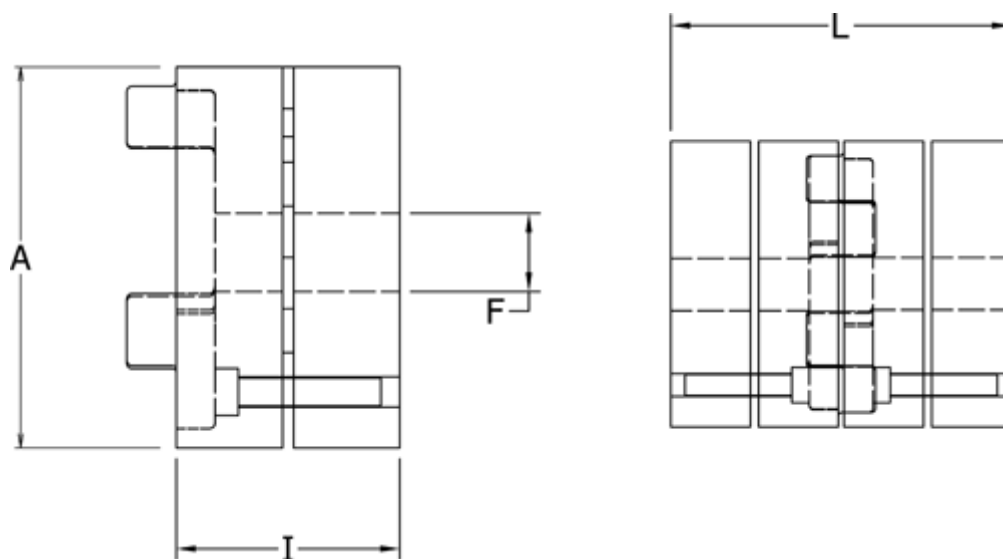

Article number: 3335019A011

Description: Conical Clamping Klonex ES 19/24
ALU Aluminium, Bore 11H7 mm

Measures

A = 40

F = 11

I = 25.0

L = 66

t = M4